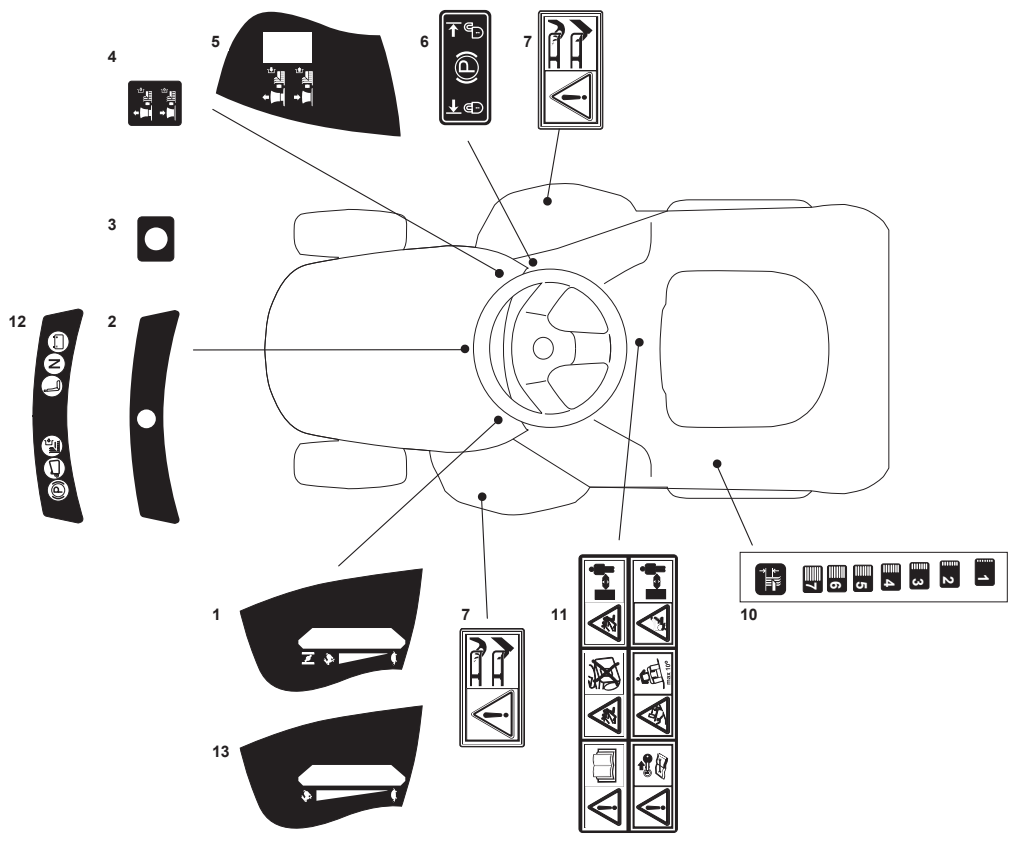

Fig.	Quantity	Part No	Description	Notes
2	1	382869035/0	Stone Guard Tube	
3	2	125510022/0	Pin	
4	2	124487998/0	Cotter Pin	
5	1	382180062/0	Outfit, Screws	
22	1	125519997/1	Front Weight Tc	
23	3	112760520/0	Screw	
24	3	112155000/0	Nut	
42	1	125510021/1	Hitch Pin	
43	1	124487999/0	Spring Pin	
51	1	182180050/0	Battery Charger	CE plugg
51	1	182180052/0	Battery Charger	UK plugg
72	1	325140093/0	Deflector	
73	1	325394007/0	Handle	
74	1	125510077/0	Pin	
75	1	125430245/0	Spring	
76	1	112735410/0	Screw	
77	1	325280000/1	Handgrip	
78	1	125840011/1	Tie Rod	
79	2	125253004/0	Mulch.Kit Fixing Hook	