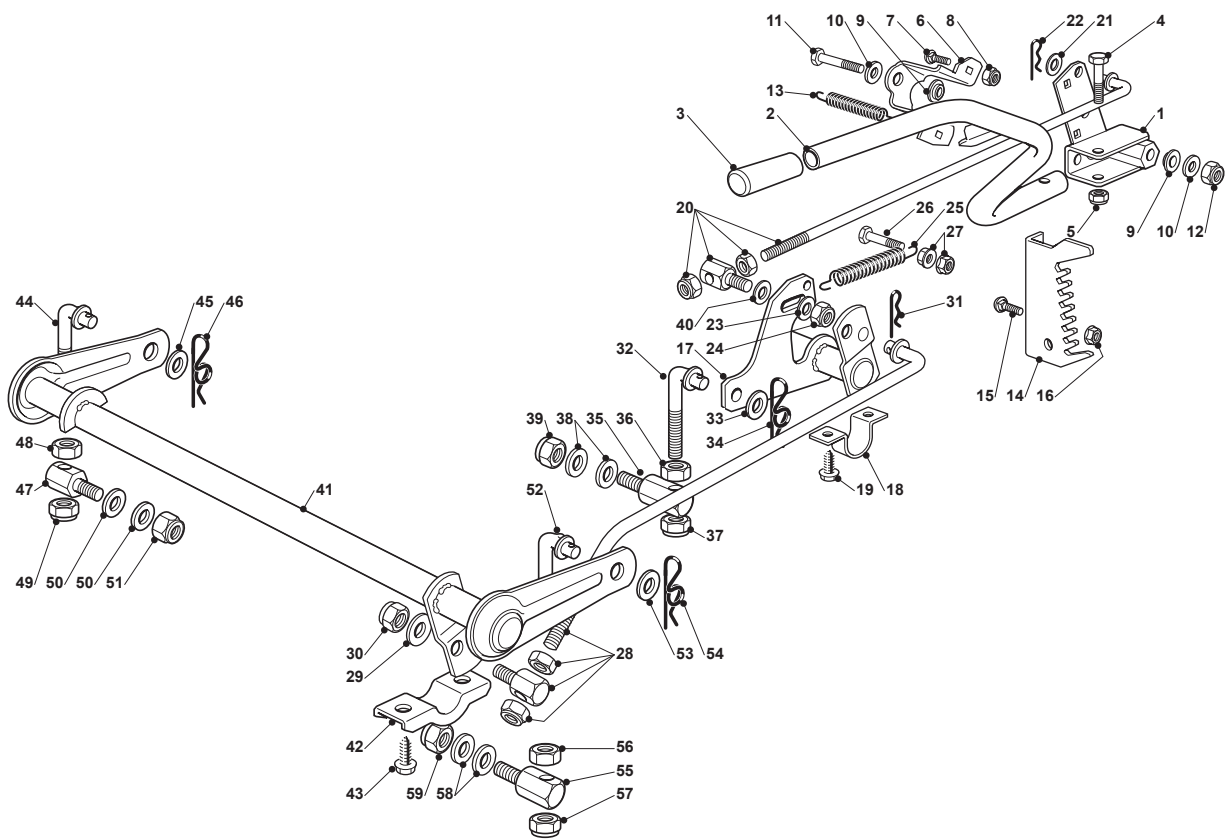

NJA 92 HYDRO

Ride-on 90 - 92 Hydrogear Transmission

Issue 10 - 2015

Fig.	Quantity	Part No	Description	Notes
23	1	135062019/0	Belt	

Fig.	Quantity	Part No	Description	Notes
1	1	382774249/0	Clamp	
2	1	382318219/1	Lever	
3	1	125394508/0	Knob	
4	1	112674700/0	Screw	
5	1	112154510/0	Nut	
6	1	325650113/0	Plate	
7	2	112818690/0	Screw	
8	2	112155000/0	Nut	
9	2	122041980/0	Bushing	
10	2	112523060/0	Washer	
11	1	112691600/0	Screw	
12	1	112155000/0	Nut	
13	1	125430259/0	Spring	
14	1	325735511/0	Sector	
15	2	112818690/0	Screw	
16	2	112293201/0	Nut	
17	1	382000387/0	Axle	
18	2	325547041/1	Plate	
19	4	112731580/0	Screw	
20	1	382000618/0	Rod	
21	1	325670011/0	Antifriction Washer	
22	1	124487997/0	Cotter Pin	
23	1	112523040/0	Washer	
24	1	112154210/0	Nut	
25	1	122446402/0	Spring	
26	1	112792410/0	Screw	
27	2	112292102/0	Nut	
28	1	382000537/0	Connecting Rod	
29	2	325670008/1	Washer	
30	1	112156602/0	Nut	
31	1	124487998/0	Cotter Pin	
32	1	125840025/0	Tie Rod	
33	1	325670008/1	Washer	
34	1	124487998/0	Cotter Pin	
35	1	125510090/0	Pin	
36	1	112295200/0	Nut	
37	1	112156602/0	Nut	
38	2	325670008/1	Washer	
39	1	112156602/0	Nut	
40	2	112521360/0	Washer	
41	1	382000385/0	Axle	
42	2	327546015/2	Plate	
43	4	112731350/0	Screw	
44	1	125840024/0	Tie Rod	
45	1	325670008/1	Washer	
46	1	124487998/0	Cotter Pin	
47	1	125510098/0	Pin	
48	1	112295200/0	Nut	
49	1	112156602/0	Nut	
50	2	325670008/1	Washer	
51	1	112156602/0	Nut	

Fig.	Quantity	Part No	Description	Notes
52	1	125840025/0	Tie Rod	
53	1	325670008/1	Washer	
54	1	124487998/0	Cotter Pin	
55	1	125510090/0	Pin	
56	1	112295200/0	Nut	
57	1	112156602/0	Nut	
58	2	325670008/1	Washer	
59	1	112156602/0	Nut	