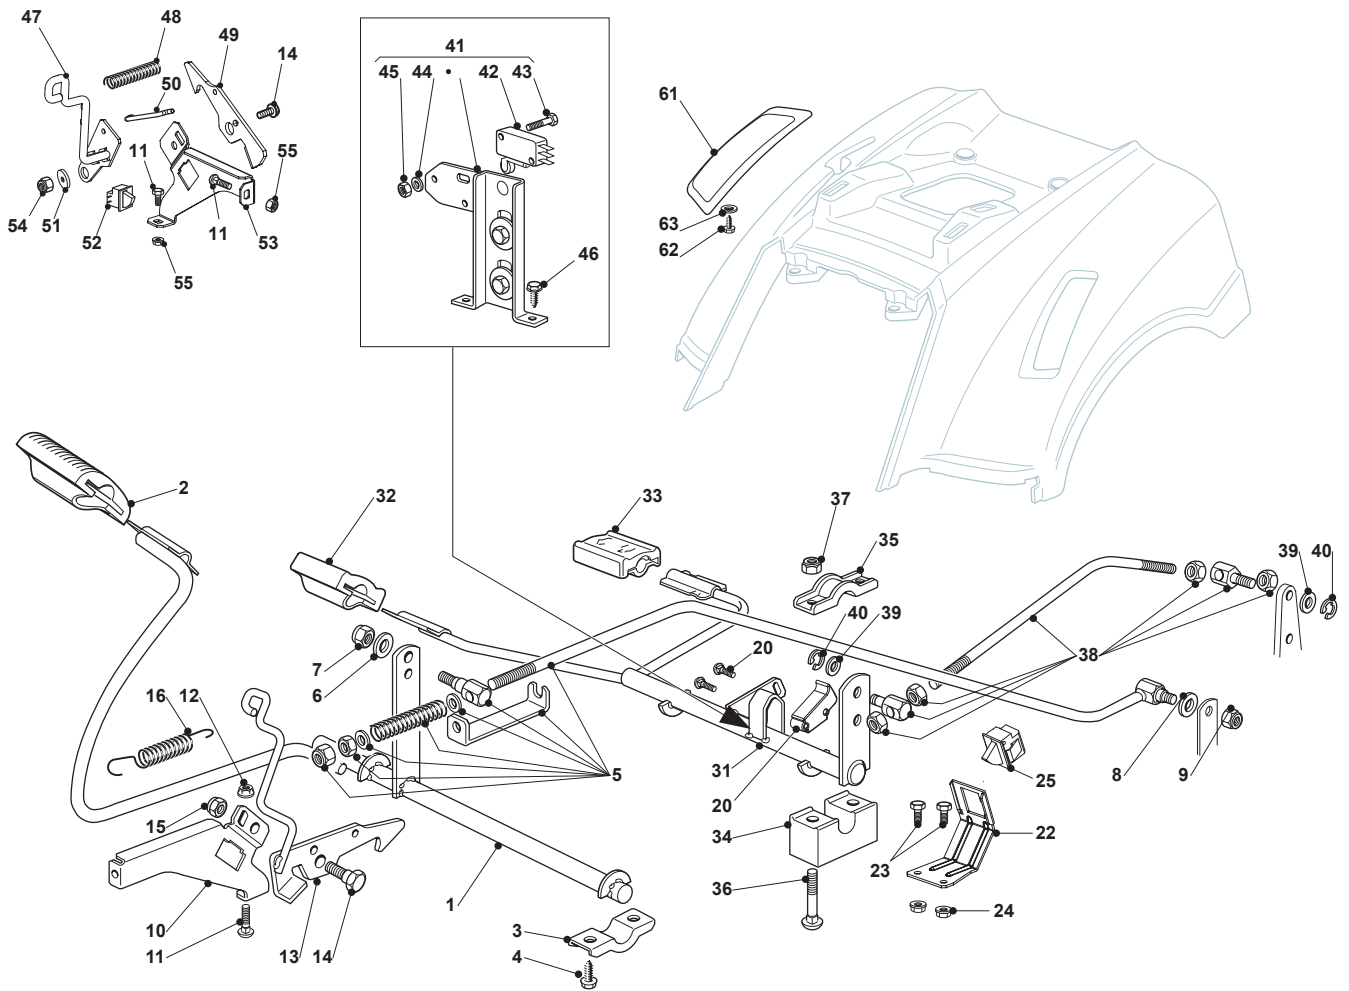

Fig.	Quantity	Part No	Description	Notes
1	1	382500029/1	Pedal	
2	1	325110416/0	Clamp Cover	
3	2	327546015/2	Plate	
4	4	112729601/1	Screw	
5	1	382000542/1	Rod	
6	1	112521350/0	Washer	
7	1	112155000/0	Nut	
8	1	112521350/0	Washer	
9	1	112155000/0	Nut	
10	1	325785261/0	Support	
11	2	112815200/0	Screw	
12	2	112292102/0	Nut	
13	1	382318289/0	Brake Lever Rod	
14	1	122524970/3	Pin	
15	1	112155000/0	Nut	
16	1	125430213/0	Spring	
20	1	325060034/1	Cam	
21	2	112735404/0	Screw	
22	1	325547375/0	Plate	
23	2	112793102/0	Screw	
24	2	112293201/0	Nut	
25	1	119410614/0	Microswitch	
31	1	382000605/0	Gear Control Axle	
32	1	325110417/0	Clamp Cover Front	
33	1	325110418/0	Clamp Cover Rear	
34	2	325785185/0	Support	
35	2	327546015/2	Plate	
36	4	112815245/0	Screw	
37	4	112154510/0	Nut	
38	1	382000543/0	Rod	
39	2	112523040/0	Washer	
40	2	112154510/0	Nut	
41	1	382394853/0	Switch Ass.Y	
42	1	119410609/0	Microswitch	
43	2	112735602/0	Screw	
44	2	112581100/0	Grower	
45	2	112290791/0	Nut	
46	2	112735110/0	Screw	
47	1	382318289/0	Brake Lever Rod	
48	1	125430213/0	Spring	
49	1	325253007/1	Brake Hook	
50	1	125033119/0	Rod	
51	1	122041980/0	Bushing	
52	1	119410613/0	Microswitch	
53	1	325785261/0	Support	
54	1	112155010/0	Nut	
55	4	112292102/0	Nut	
61	1	325207171/0	Cover (Hydro)	
62	2	112735402/0	Screw	
63	4	112523050/0	Washer	