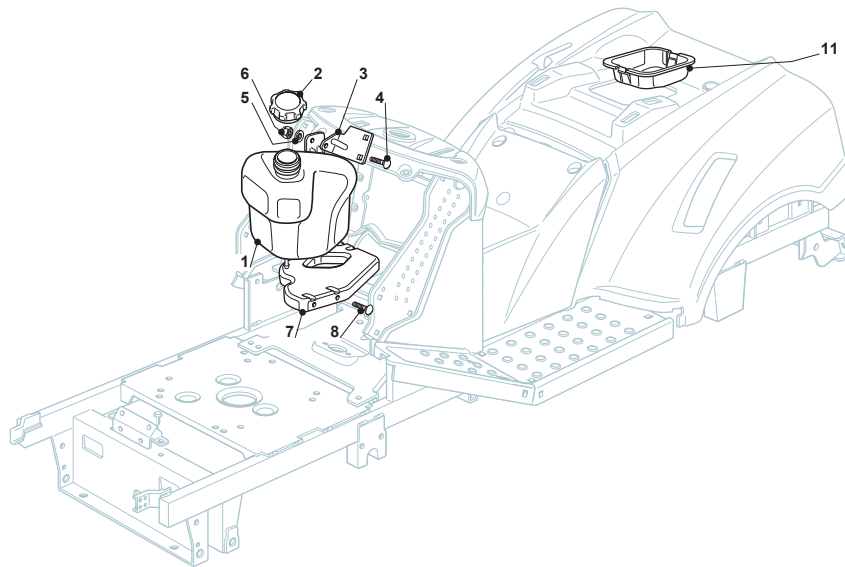

Fig.	Quantity	Part No	Description	Notes
1	1	325735124/0	Fuel Tank	
2	1	125795001/1	Cap	
3	1	325785291/0	Support	
4	1	112789195/0	Screw	
5	1	112581500/0	Grower	
6	1	112437503/0	Plate	
7	1	325785289/0	Support	
8	4	112735403/0	Screw	
11	1	325207176/0	Basin