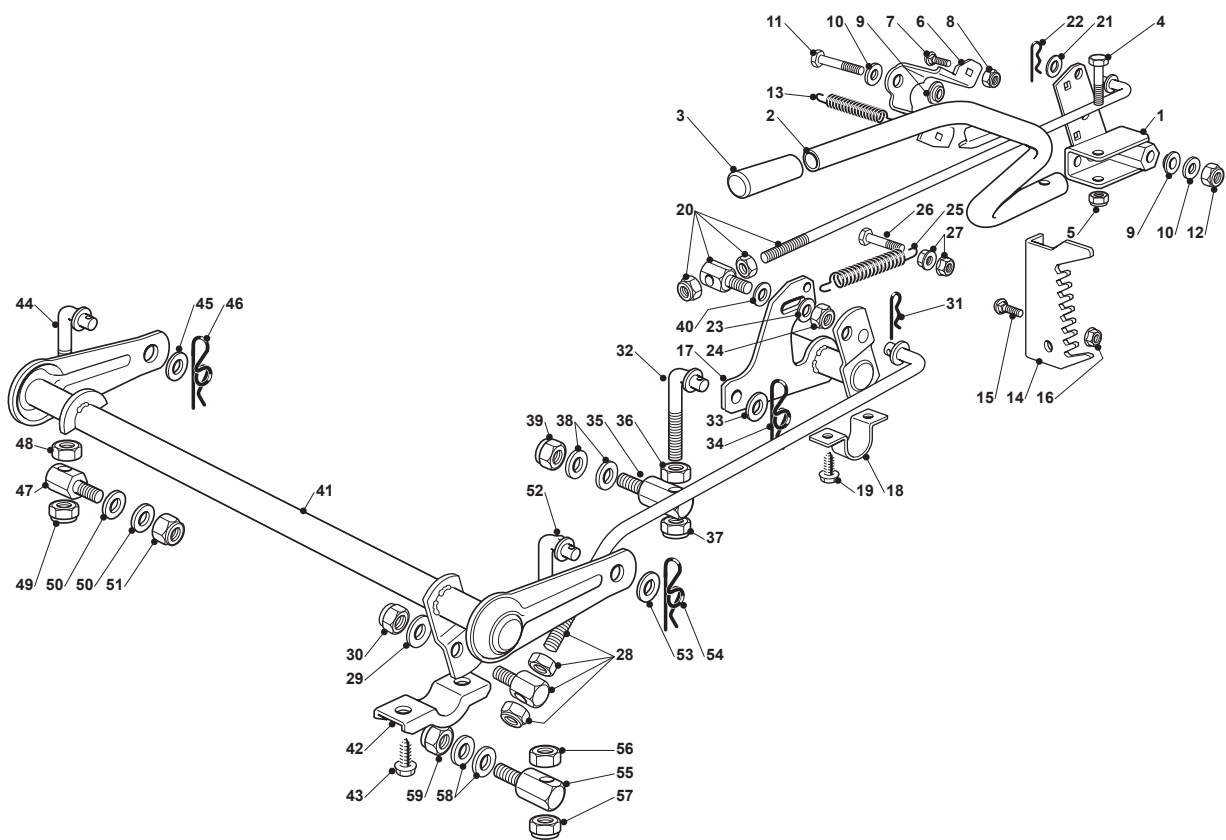

NJA 92 HYDRO

Ride-on 90 - 92 Hydrogear Transmission

Issue 10 - 2015

Fig.	Quantity	Part No	Description	Notes
23	1	135062019/0	Belt	

Fig.	Quantity	Part No	Description	Notes
1	1	382774249/0	Clamp	
2	1	382318219/1	Lever	
3	1	125394508/0	Knob	
4	1	112674700/0	Screw	
5	1	112154510/0	Nut	
6	1	325650113/0	Plate	
7	2	112818690/0	Screw	
8	2	112155000/0	Nut	
9	2	122041980/0	Bushing	
10	2	112523060/0	Washer	
11	1	112691600/0	Screw	
12	1	112155000/0	Nut	
13	1	125430259/0	Spring	
14	1	325735511/0	Sector	
15	2	112818690/0	Screw	
16	2	112293201/0	Nut	
17	1	382000387/0	Axle	
18	2	325547041/1	Plate	
19	4	112731580/0	Screw	
20	1	382000618/0	Rod	
21	1	325670011/0	Antifriction Washer	
22	1	124487997/0	Cotter Pin	
23	1	112523040/0	Washer	
24	1	112154210/0	Nut	
25	1	122446402/0	Spring	
26	1	112792410/0	Screw	
27	2	112292102/0	Nut	
28	1	382000537/0	Connecting Rod	
29	2	325670008/1	Washer	
30	1	112156602/0	Nut	
31	1	124487998/0	Cotter Pin	
32	1	125840025/0	Tie Rod	
33	1	325670008/1	Washer	
34	1	124487998/0	Cotter Pin	
35	1	125510090/0	Pin	
36	1	112295200/0	Nut	
37	1	112156602/0	Nut	
38	2	325670008/1	Washer	
39	1	112156602/0	Nut	
40	2	112521360/0	Washer	
41	1	382000385/0	Axle	
42	2	327546015/2	Plate	
43	4	112731350/0	Screw	
44	1	125840024/0	Tie Rod	
45	1	325670008/1	Washer	
46	1	124487998/0	Cotter Pin	
47	1	125510098/0	Pin	
48	1	112295200/0	Nut	
49	1	112156602/0	Nut	
50	2	325670008/1	Washer	
51	1	112156602/0	Nut	

Fig.	Quantity	Part No	Description	Notes
52	1	125840025/0	Tie Rod	
53	1	325670008/1	Washer	
54	1	124487998/0	Cotter Pin	
55	1	125510090/0	Pin	
56	1	112295200/0	Nut	
57	1	112156602/0	Nut	
58	2	325670008/1	Washer	
59	1	112156602/0	Nut	