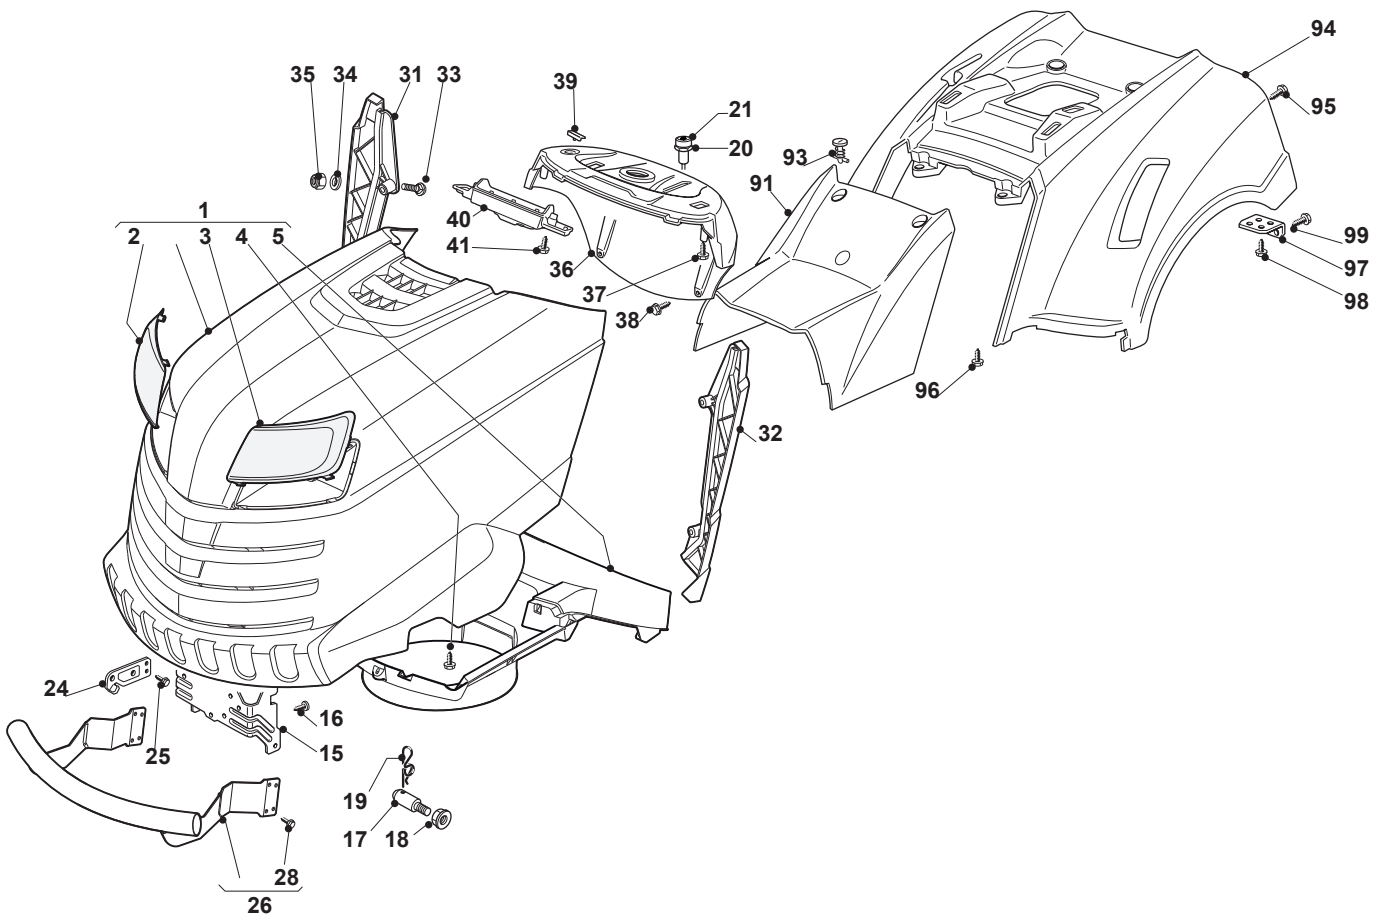

Fig.	Quantity	Part No	Description	Notes
84	4	112293201/0	Nut	
88	1	382510079/0	Left Footboard Support	
89	1	382510077/0	Right Footboard Support	
94	4	112815200/0	Screw	
95	4	112292102/0	Nut	

Fig.	Quantity	Part No	Description	Notes
1	1	382076969/0	Engine Hood, Black	Black
1	1	382076962/0	Engine Hood	White
2	1	325410899/0	Right Grill	
3	1	325410900/0	Left Grill	
4	7	112735404/0	Screw	
5	7	325108052/0	Conveyor	
15	1	325774301/2	Engine Hood Support	
16	5	112735403/0	Screw	
17	2	125510079/1	Pin	
18	2	112293201/0	Nut	
19	2	124487998/0	Cotter Pin	
20	1	325256250/0	Screw Ring	
21	1	325605003/0	Button	
24	2	325547109/2	Plate	
25	4	112731580/0	Screw	
26	1	382869040/0	Muffler Protection	
28	4	112734995/0	Screw	
31	1	325599014/0	Right Dashboard Support	
32	1	325599015/0	Left Dashboard Support	
33	4	112815221/0	Screw	
34	4	112521330/0	Washer	
35	4	112154510/0	Nut	
36	1	325120245/0	Dashboard	Black
36	1	325120240/0	Dashboard	Red
37	2	112728440/0	Screw	
38	2	112735402/0	Screw	
39	2	125260000/0	Grommet	
40	1	325600074/0	Card Protection	
41	2	112735402/0	Screw	
91	1	325110393/0	Central Cover, Black	Black
91	1	325110420/0	Central Cover, White	White
93	2	125580020/2	Stake	
94	1	325110392/0	Black Wheels Cover	Black
94	1	325110419/0	White Wheels Cover	White
95	4	112735402/0	Screw	
96	2	112735402/0	Screw	
97	2	325755041/0	Bracket	
98	4	112728686/0	Screw	
99	2	112735110/0	Screw	