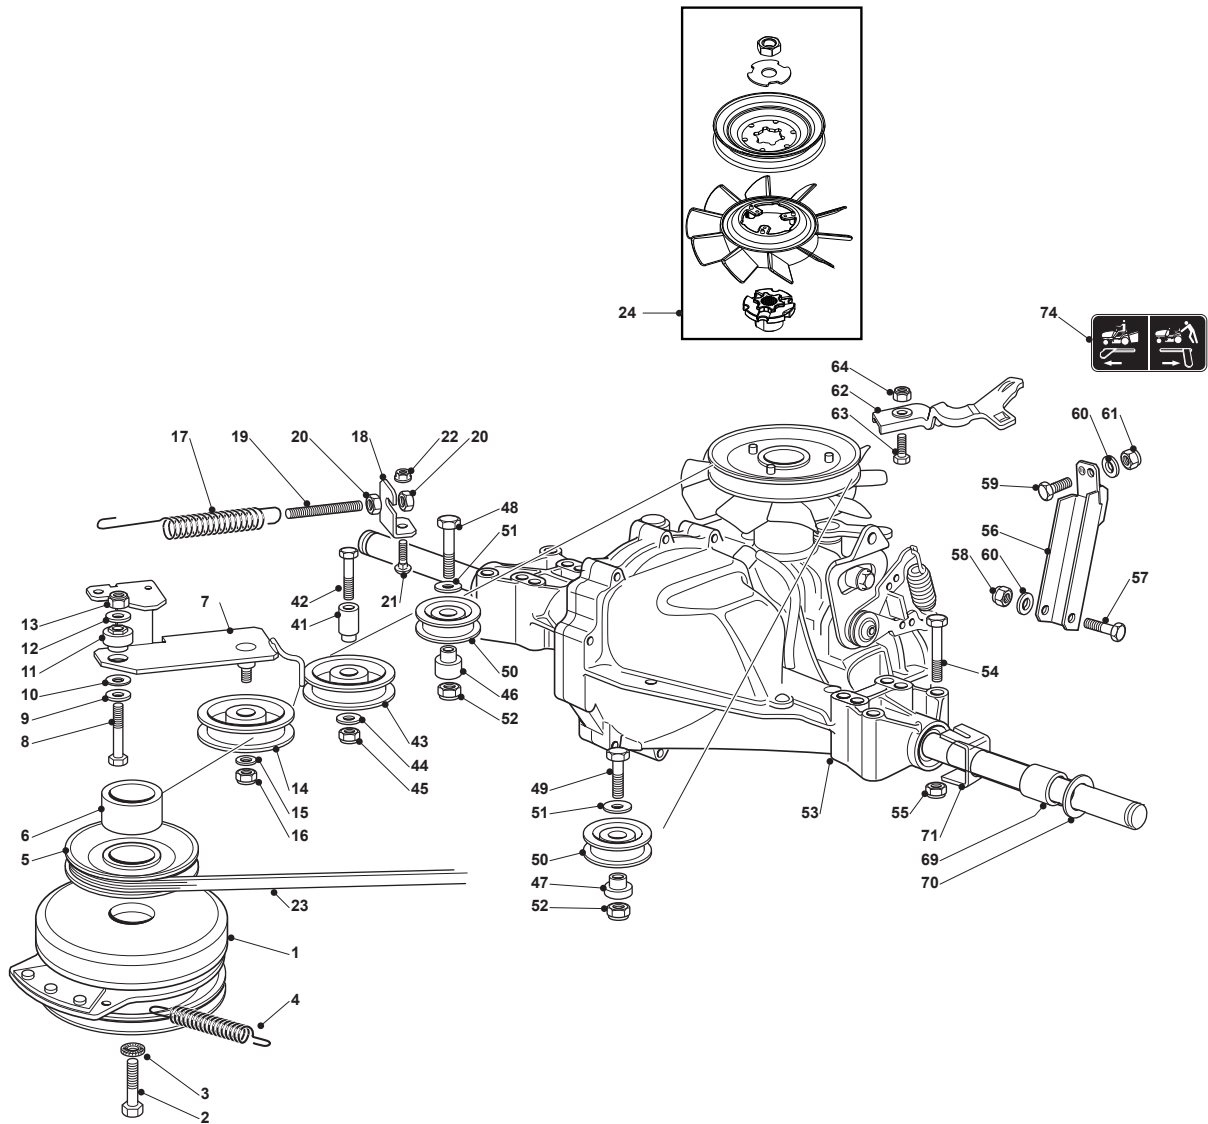

Fig.	Quantity	Part No	Description	Notes
1	1	118399063/0	Electromagnetic Clutch	
2	1	112737320/0	Screw	
3	1	112543000/0	Washer	
4	1	122430216/0	Tension Spring	
5	1	125601577/0	Pulley	
6	1	125160021/0	Spacer	
7	1	382318217/0	Lever	
8	1	112691115/0	Screw	
9	1	112523060/0	Washer	
10	1	327670055/0	Antifriction Washer	
11	1	125510087/0	Pin	
12	1	112523060/0	Washer	
13	1	112155000/0	Nut	
14	1	125601554/0	Pulley	
15	1	112523060/0	Washer	
16	1	112155000/0	Nut	
17	1	125430260/0	Spring	
18	1	325755049/0	Bracket	
19	1	125840005/0	Tie Rod	
20	2	112293200/0	Nut	
21	1	112818690/0	Screw	
22	1	112293201/0	Nut	
24	1	118802723/0	Fan Kit	
41	1	125160080/0	Pin	
42	1	112691800/0	Screw	
43	1	325601599/0	Pulley	
44	1	112523060/0	Washer	
45	1	112155000/0	Nut	
46	1	125160024/2	Right Spacer	
47	1	125160030/2	Left Spacer	
48	1	112691400/0	Screw	
49	1	112691115/0	Screw	
50	2	125601588/0	Pulley	
51	2	122671653/0	Washer	
52	2	112155000/0	Nut	
53	1	118400919/2	Rear Axle (Hydro-Gear T2-Adbf-2X3C-17X1)	
54	4	112691600/0	Screw	
55	4	112154210/0	Nut	
56	1	382785199/0	Support	
57	1	112691700/0	Screw	
58	1	112155000/0	Nut	
59	1	112793701/0	Screw	
60	2	112523060/0	Washer	
61	1	112155000/0	Nut	
62	1	325318253/0	Lever	
63	1	112791213/1	Screw	
64	1	112154210/0	Nut	
69	2	125160058/0	Spacer	
70	2	125670005/1	Washer	
71	2	325670025/0	Washer	
74	1	114361451/0	Label