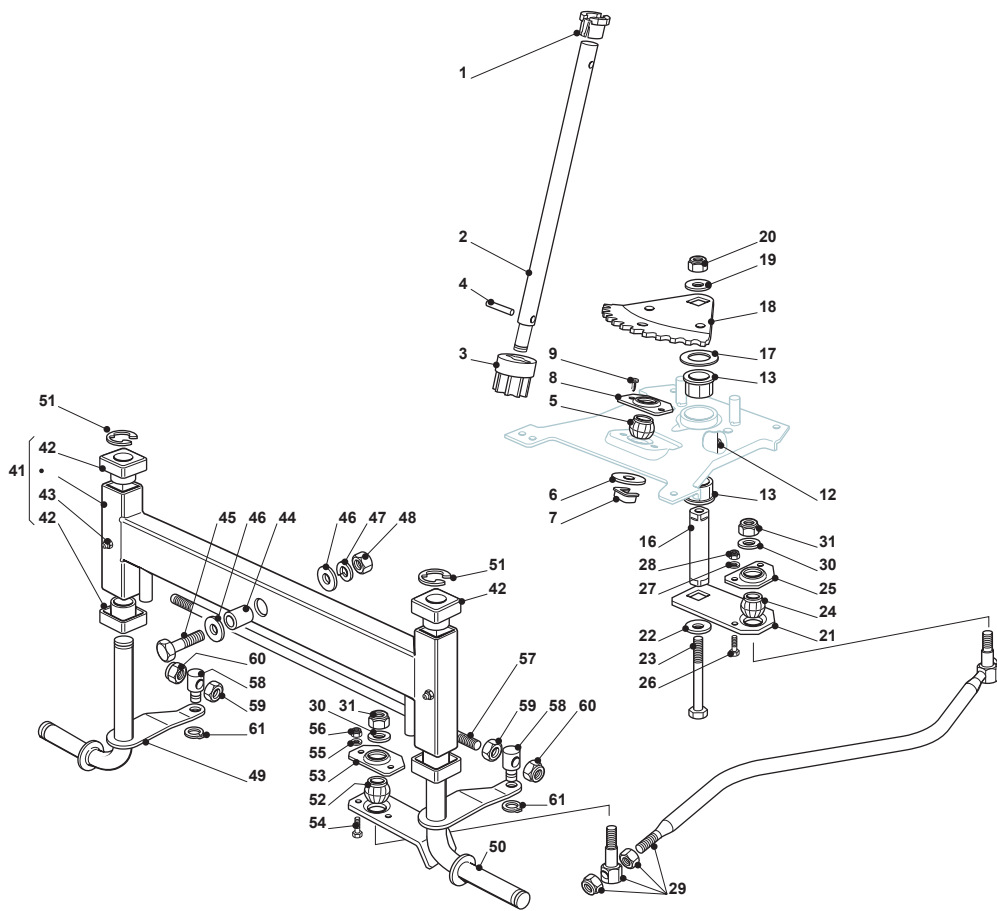

Fig.	Quantity	Part No	Description	Notes
84	4	112293201/0	Nut	
88	1	382510079/0	Left Footboard Support	
89	1	382510077/0	Right Footboard Support	
94	4	112815200/0	Screw	
95	4	112292102/0	Nut	

Fig.	Quantity	Part No	Description	Notes
1	1	382076969/0	Engine Hood, Black	Black
1	1	382076962/0	Engine Hood	White
2	1	325410899/0	Right Grill	
3	1	325410900/0	Left Grill	
4	7	112735404/0	Screw	
5	7	325108052/0	Conveyor	
15	1	325774301/2	Engine Hood Support	
16	5	112735403/0	Screw	
17	2	125510079/1	Pin	
18	2	112293201/0	Nut	
19	2	124487998/0	Cotter Pin	
20	1	325256250/0	Screw Ring	
21	1	325605003/0	Button	
24	2	325547109/2	Plate	
25	4	112731580/0	Screw	
26	1	382869040/0	Muffler Protection	
28	4	112734995/0	Screw	
31	1	325599014/0	Right Dashboard Support	
32	1	325599015/0	Left Dashboard Support	
33	4	112815221/0	Screw	
34	4	112521330/0	Washer	
35	4	112154510/0	Nut	
36	1	325120245/0	Dashboard	Black
36	1	325120240/0	Dashboard	Red
37	2	112728440/0	Screw	
38	2	112735402/0	Screw	
39	2	125260000/0	Grommet	
40	1	325600074/0	Card Protection	
41	2	112735402/0	Screw	
91	1	325110393/0	Central Cover, Black	Black
91	1	325110420/0	Central Cover, White	White
93	2	125580020/2	Stake	
94	1	325110392/0	Black Wheels Cover	Black
94	1	325110419/0	White Wheels Cover	White
95	4	112735402/0	Screw	
96	2	112735402/0	Screw	
97	2	325755041/0	Bracket	
98	4	112728686/0	Screw	
99	2	112735110/0	Screw	