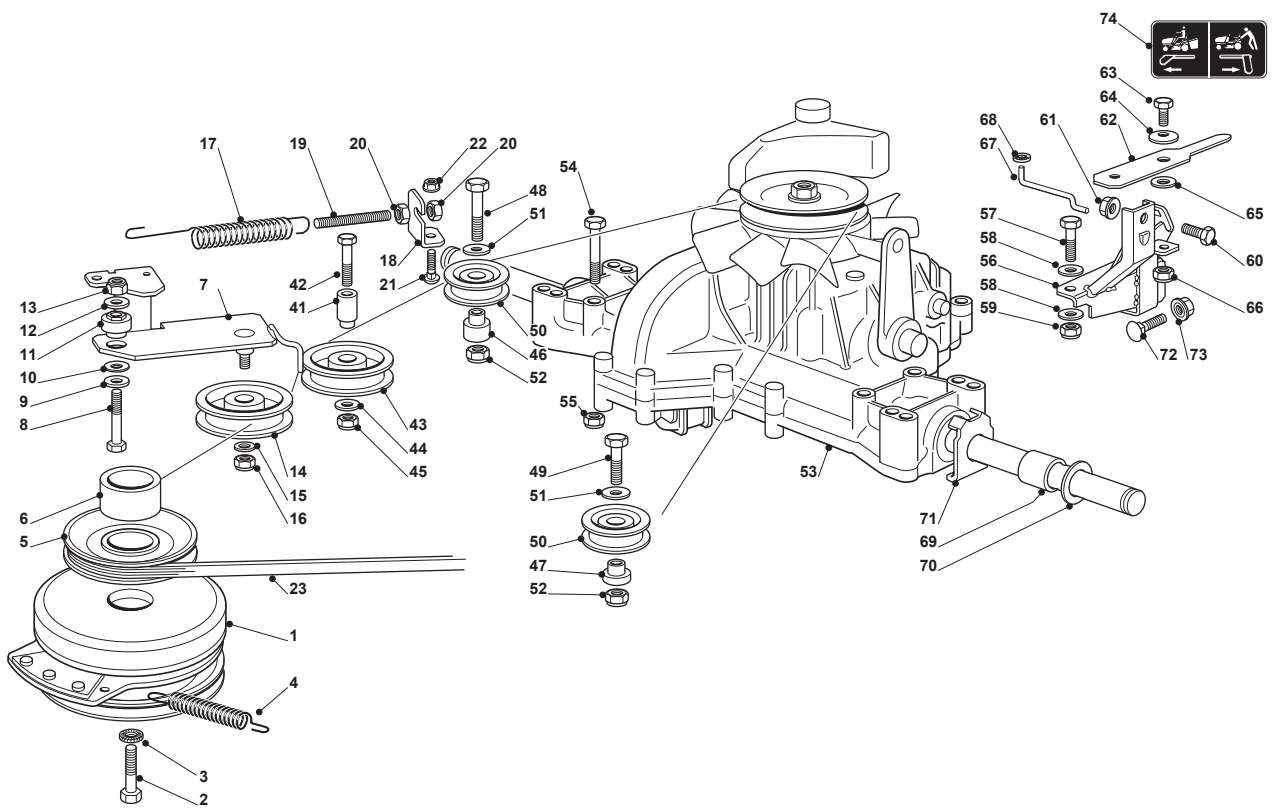

NJA 92 HYDRO

Ride-on 90 - 92 Tuff Torq Transmission

Issue 10 - 2015

Fig.	Quantity	Part No	Description	Notes
69	2	125160031/0	Spacer	
70	4	112521410/0	Washer	
71	2	325670025/0	Washer	
72	1	112792611/0	Screw	
73	1	112293201/0	Nut	
74	1	114361451/0	Label