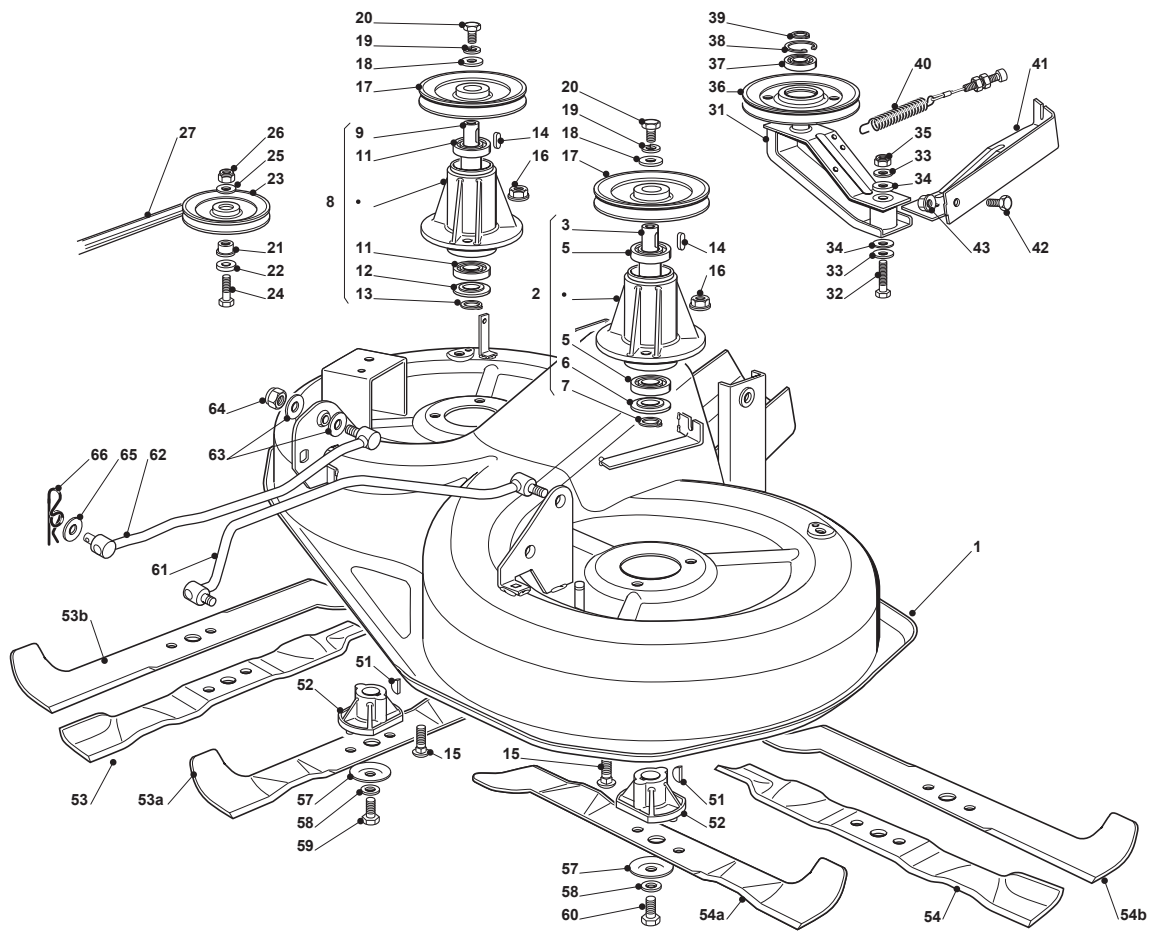

Fig.	Quantity	Part No	Description	Notes
1	1	325060121/1	Right Belt Protection Carter	
2	1	325060122/0	Belt Protection	
3	6	112735120/0	Screw	
4	4	112728535/0	Screw	
5	1	325774381/0	Bracket	
6	1	325774383/0	Bracket	
7	1	325033066/0	Water Hose Connection	
8	1	112000970/0	Ring (Benzing)	
9	2	325033065/0	Water Hose Connection	
10	2	112500030/0	Rivet	
11	1	325869069/0	Washing Tube	
12	1	325869068/0	Washing Tube	
13	6	325160039/0	Spacer	
21	1	325060127/0	Belt Protection, Left - Right	
22	2	112791400/0	Screw	
23	2	112154510/0	Nut	
24	2	325160039/0	Spacer	
32	1	382108008/0	Conveyor	
33	2	325774373/0	Clamp	