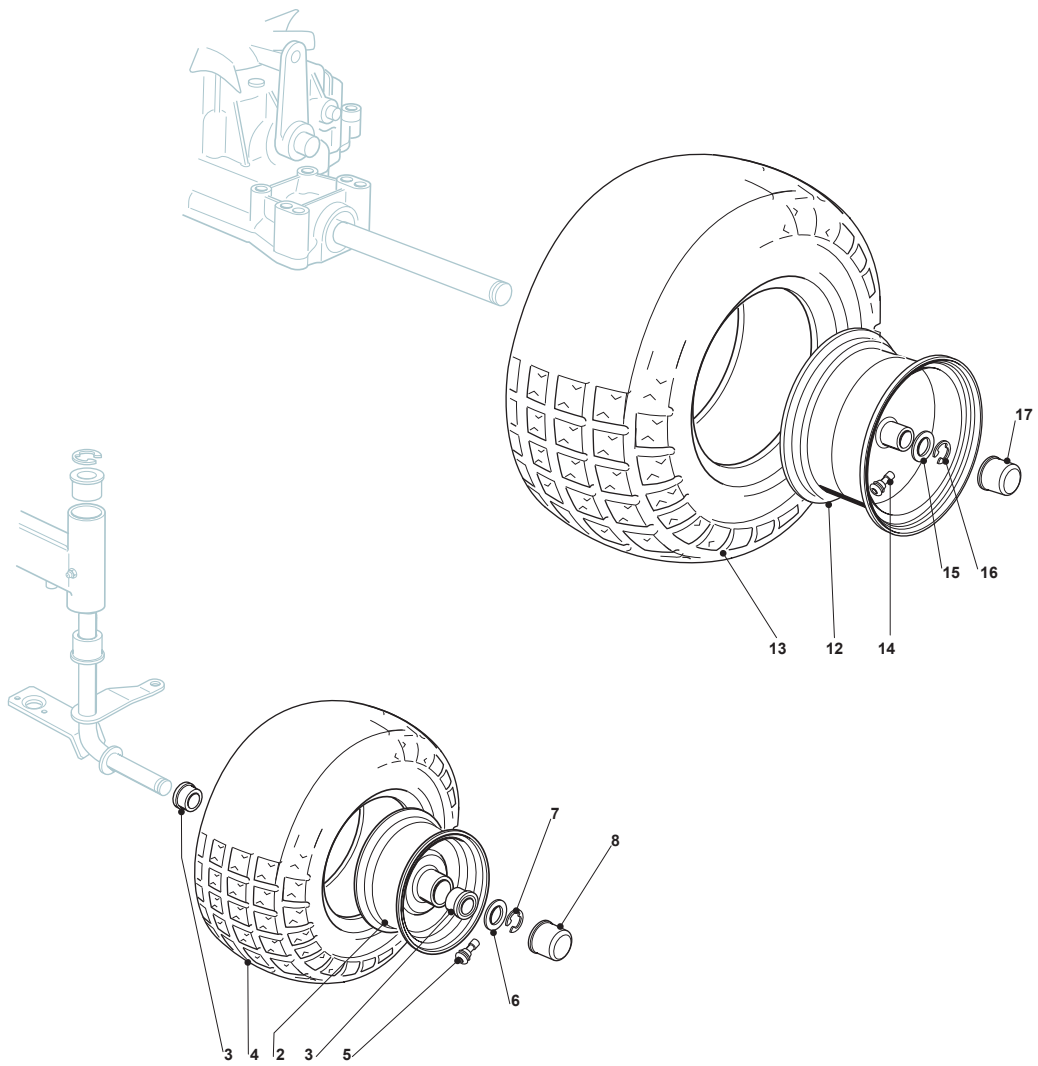

Fig.	Quantity	Part No	Description	Notes
2	2	182000598/0	Rimm	
3	4	125122200/2	Bearing	
4	2	125590014/0	Tyre	13 inch
4	2	127590066/0	Tyre	15 inch
5	2	125950000/0	Valve	
6	2	125670005/1	Washer	
7	2	112001000/0	Benzing Ring	
8	2	382110274/0	Wheel Cover	Standard grey hub version
12	2	182000599/0	Rimm	
13	2	125590015/0	Tyre	
14	2	125950000/0	Valve	
15	2	125670005/1	Washer	
16	2	112001010/0	Benzing Ring	
17	2	382110275/0	Rear Wheel Deck	Standard grey hub version