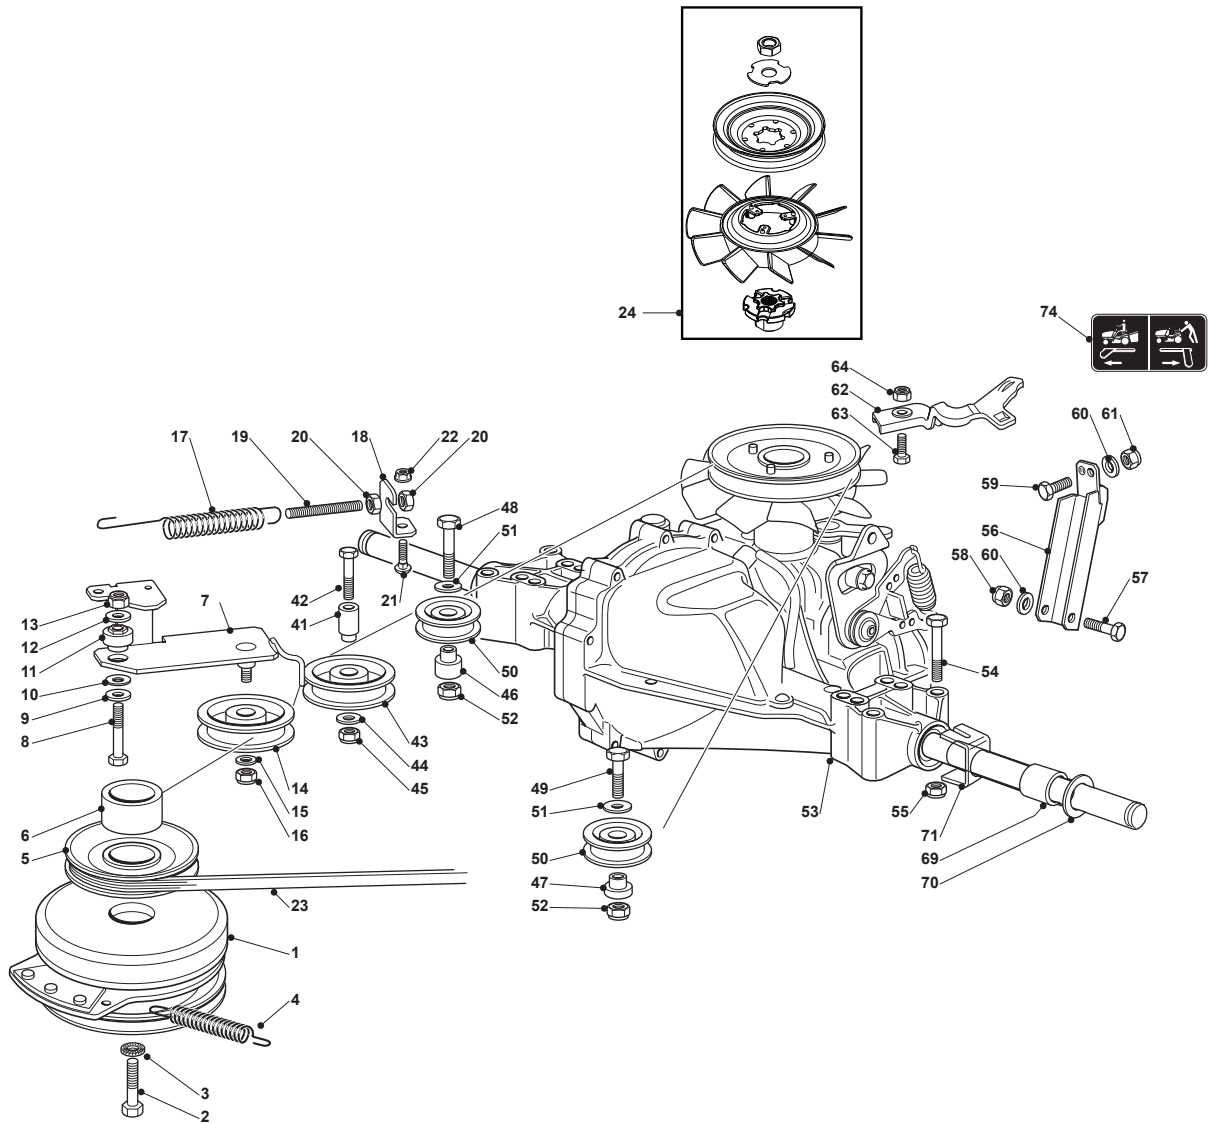

Fig.	Quantity	Part No	Description	Notes
1	1	118399063/0	Electromagnetic Clutch	
2	1	112737320/0	Screw	
3	1	112543000/0	Washer	
4	1	122430216/0	Tension Spring	
5	1	125601577/0	Pulley	
6	1	125160021/0	Spacer	
7	1	382318217/0	Lever	
8	1	112691115/0	Screw	
9	1	112523060/0	Washer	
10	1	327670055/0	Antifriction Washer	
11	1	125510087/0	Pin	
12	1	112523060/0	Washer	
13	1	112155000/0	Nut	
14	1	125601554/0	Pulley	
15	1	112523060/0	Washer	
16	1	112155000/0	Nut	
17	1	125430260/0	Spring	
18	1	325755049/0	Bracket	
19	1	125840005/0	Tie Rod	
20	2	112293200/0	Nut	
21	1	112818690/0	Screw	
22	1	112293201/0	Nut	
24	1	118802723/0	Fan Kit	
41	1	125160080/0	Pin	
42	1	112691800/0	Screw	
43	1	325601599/0	Pulley	
44	1	112523060/0	Washer	
45	1	112155000/0	Nut	
46	1	125160024/2	Right Spacer	
47	1	125160030/2	Left Spacer	
48	1	112691400/0	Screw	
49	1	112691115/0	Screw	
50	2	125601588/0	Pulley	
51	2	122671653/0	Washer	
52	2	112155000/0	Nut	
53	1	118400919/2	Rear Axle (Hydro-Gear T2-Adbf-2X3C-17X1)	
54	4	112691600/0	Screw	
55	4	112154210/0	Nut	
56	1	382785199/0	Support	
57	1	112691700/0	Screw	
58	1	112155000/0	Nut	
59	1	112793701/0	Screw	
60	2	112523060/0	Washer	
61	1	112155000/0	Nut	
62	1	325318253/0	Lever	
63	1	112791213/1	Screw	
64	1	112154210/0	Nut	
69	2	125160058/0	Spacer	
70	2	125670005/1	Washer	
71	2	325670025/0	Washer	
74	1	114361451/0	Label