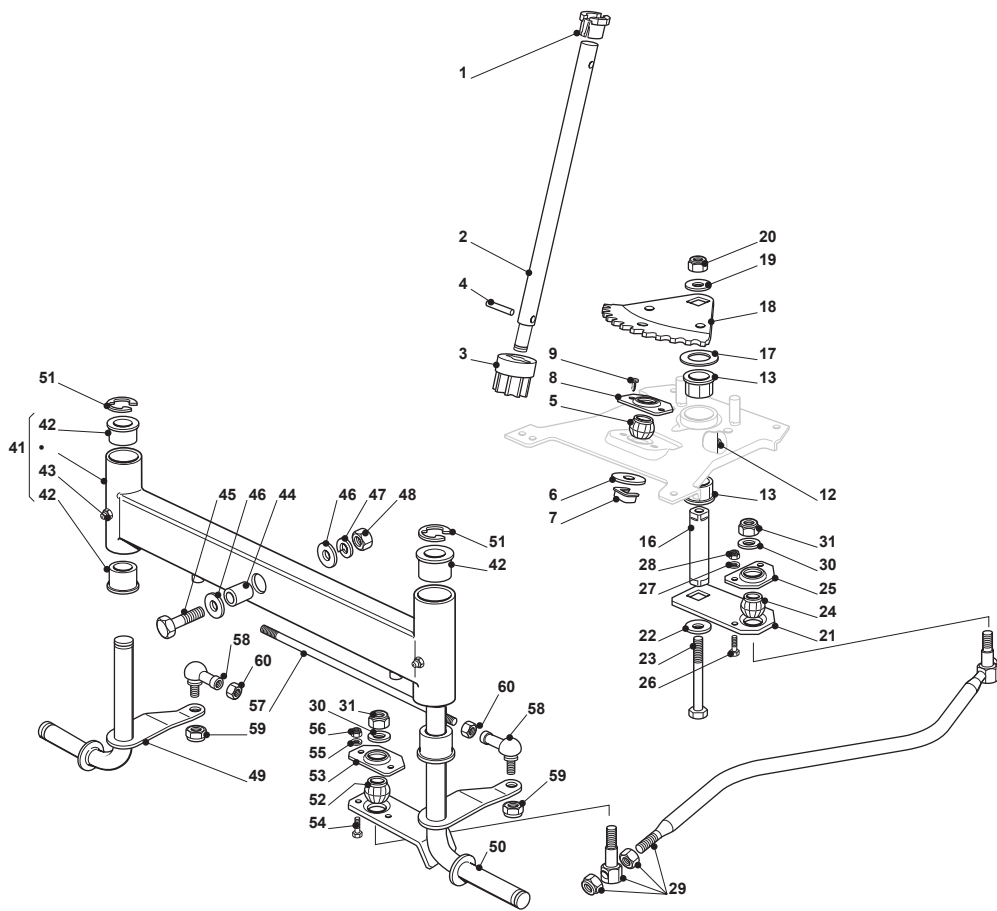

Fig.	Quantity	Part No	Description	Notes
1	1	325038004/0	Bushing	
2	1	125520006/1	Steering Column	
3	1	127570050/0	Pinion	
4	1	112622650/0	Dowel pin	
5	1	325743000/0	Joint	
6	1	112521370/0	Washer	
7	1	112436030/0	Plate	
8	1	325785213/1	Support	
9	2	112729601/1	Screw	
12	1	112379511/0	Grease Dispenser	
13	2	325040624/0	Bushing	
16	1	125510092/0	Pin	
17	1	125670019/0	Washer	
18	1	325735513/0	Steering Sector	
19	1	112523080/0	Washer	
20	1	112155020/0	Nut	
21	1	325318205/0	Lever	
22	1	112523080/0	Washer	
23	1	112794985/0	Screw	
24	1	325743000/0	Joint	
25	1	325785213/1	Support	
26	2	112791213/1	Screw	
27	2	112521330/0	Washer	
28	2	112154510/0	Nut	
29	1	382000538/1	Steering Rod	
30	2	112523070/0	Washer	
31	2	112155010/0	Nut	
41	1	382034021/1	Equalizer With Bush And Lubricator	
42	4	325040622/0	Bushing	
43	2	112379511/0	Grease Dispenser	
44	1	125160016/0	Spacer	
45	1	112692695/0	Screw	
46	2	112523100/0	Washer	
47	1	112587100/0	Grower	
48	1	112295300/0	Nut	
49	1	382230363/0	Right Stub Axle	
50	1	382230365/0	Left Stub Axle	
51	2	112001000/0	Benzing Ring	
52	1	325743000/0	Joint	
53	1	325785213/1	Support	
54	2	112791213/1	Screw	
55	2	112521330/0	Washer	
56	2	112154510/0	Nut	
57	1	125840022/0	Tie Rod	
58	2	125510096/0	Pin	
59	2	112295200/0	Nut	
60	2	112156602/0	Nut	
61	2	112000956/0	Benzing Ring	